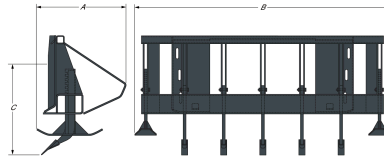

**Applications**

Agriculture

Landscaping

**Main features**

The Bobcat scarifier includes two depth guides and five teeth  
 Adjustable depth skids for pre-setting digging depth up to 15cm deep  
 Enables you to prepare hard packed ground for digging or landscaping

Rips up light asphalt for easy removal  
 Standard five-tooth unit with additional teeth available.  
 Bob-Tach™ mounted

**Compatibility**

Description	Item number	Compatible with loader
Scarifier 152 cm	6563526	T110-B, A770-B, T450E IIIB, T590E IIIB, T590B iT4, T650E IIIB, T650E iT4, T650B iT4, S450E IIIA, S450B T2, S510E IIIA, S510B T2, S530E IIIA, S530B T2, S550E IIIB, S550B iT4, S570E IIIB, S570B iT4, S590E IIIB, S590B iT4, S630E IIIB, S630E iT4, S630B iT4, S650E IIIB, S650E iT4, S650B iT4, S770E IV, S770E T3, S770B T3, A770E IV

**Characteristics and Performance**

Description	Item number	Number of Teeth	Maximum Dig Depth (mm)
Scarifier 152 cm	6563526	5	152.0

**Weights and dimensions**

Description	Item number	Operating weight (kg)	Shipping weight (kg)	Overall length (mm)	Overall Width (mm)	Overall Height (mm)
Scarifier 152 cm	6563526	160.0	160.0	600.0	1525.0	650.0